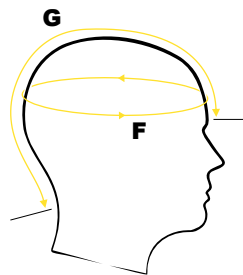

HOODS

WOMEN'S SIZE CHART			MEN'S SIZE CHART		
SIZE	F HEAD CIRCUMFERENCE	G HEAD LENGTH	SIZE	F HEAD CIRCUMFERENCE	G HEAD LENGTH
XS	19.7 - 21.3 in (50-54 cm)	17.7 - 18.1 in (45-46 cm)	S	20.9 - 22 in (53-56 cm)	17.7 - 18.1 in (45-46 cm)
S/M	21.7 - 22.8 in (55-58 cm)	18.1 - 18.5 in (46-47 cm)	M/L	22 - 23.6 in (56-60 cm)	18.1 - 18.5 in (46-47 cm)
L/XL	23.2 - 24.4 in (59-62 cm)	18.5 - 18.9 in (47-48 cm)	XL 2XL 3XL	23.6 - 25.2 in (60-64 cm)	18.9 - 19.7 in (48-50 cm)

CRESSI'S SIZE CHART TO BE USED AS A REFERENCE ONLY